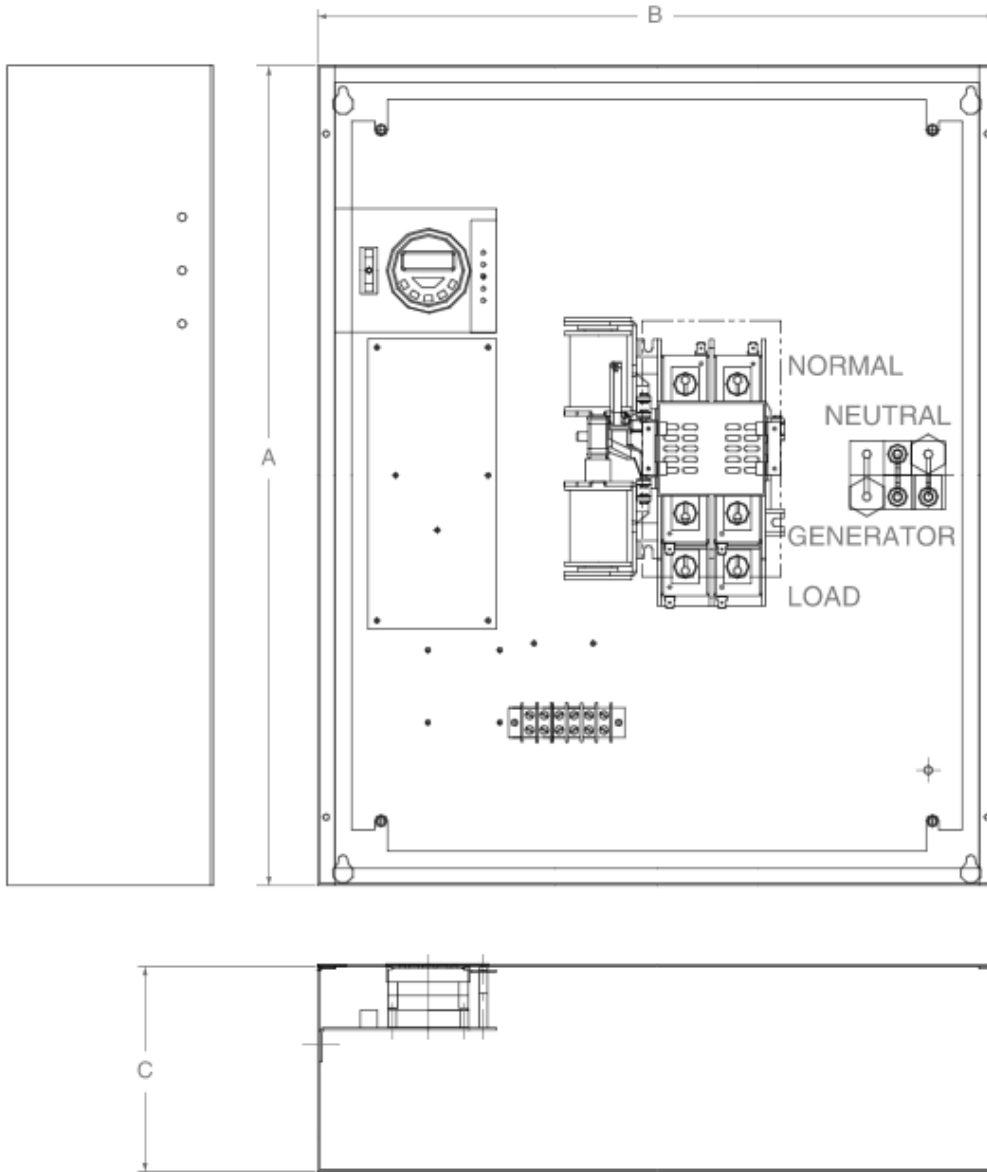

RONK Vigilant® Automatic Transfer Switch 400 A & 600 A Models

Enclosure Mounting Dimensions (in inches)

400A & 600 A Models	A	B	C
VTS04001240SX	48 in.	30 in.	13 in.
VTS026001240SX	60 in.	30 in.	25 in.
VTS04003208SX	48 in.	30 in.	13 in.
VTS06003208SX	60 in.	30 in.	25 in.
VTS04003480SX	48 in.	30 in.	13 in.
VTS06003480SX	60 in.	30 in.	25 in.